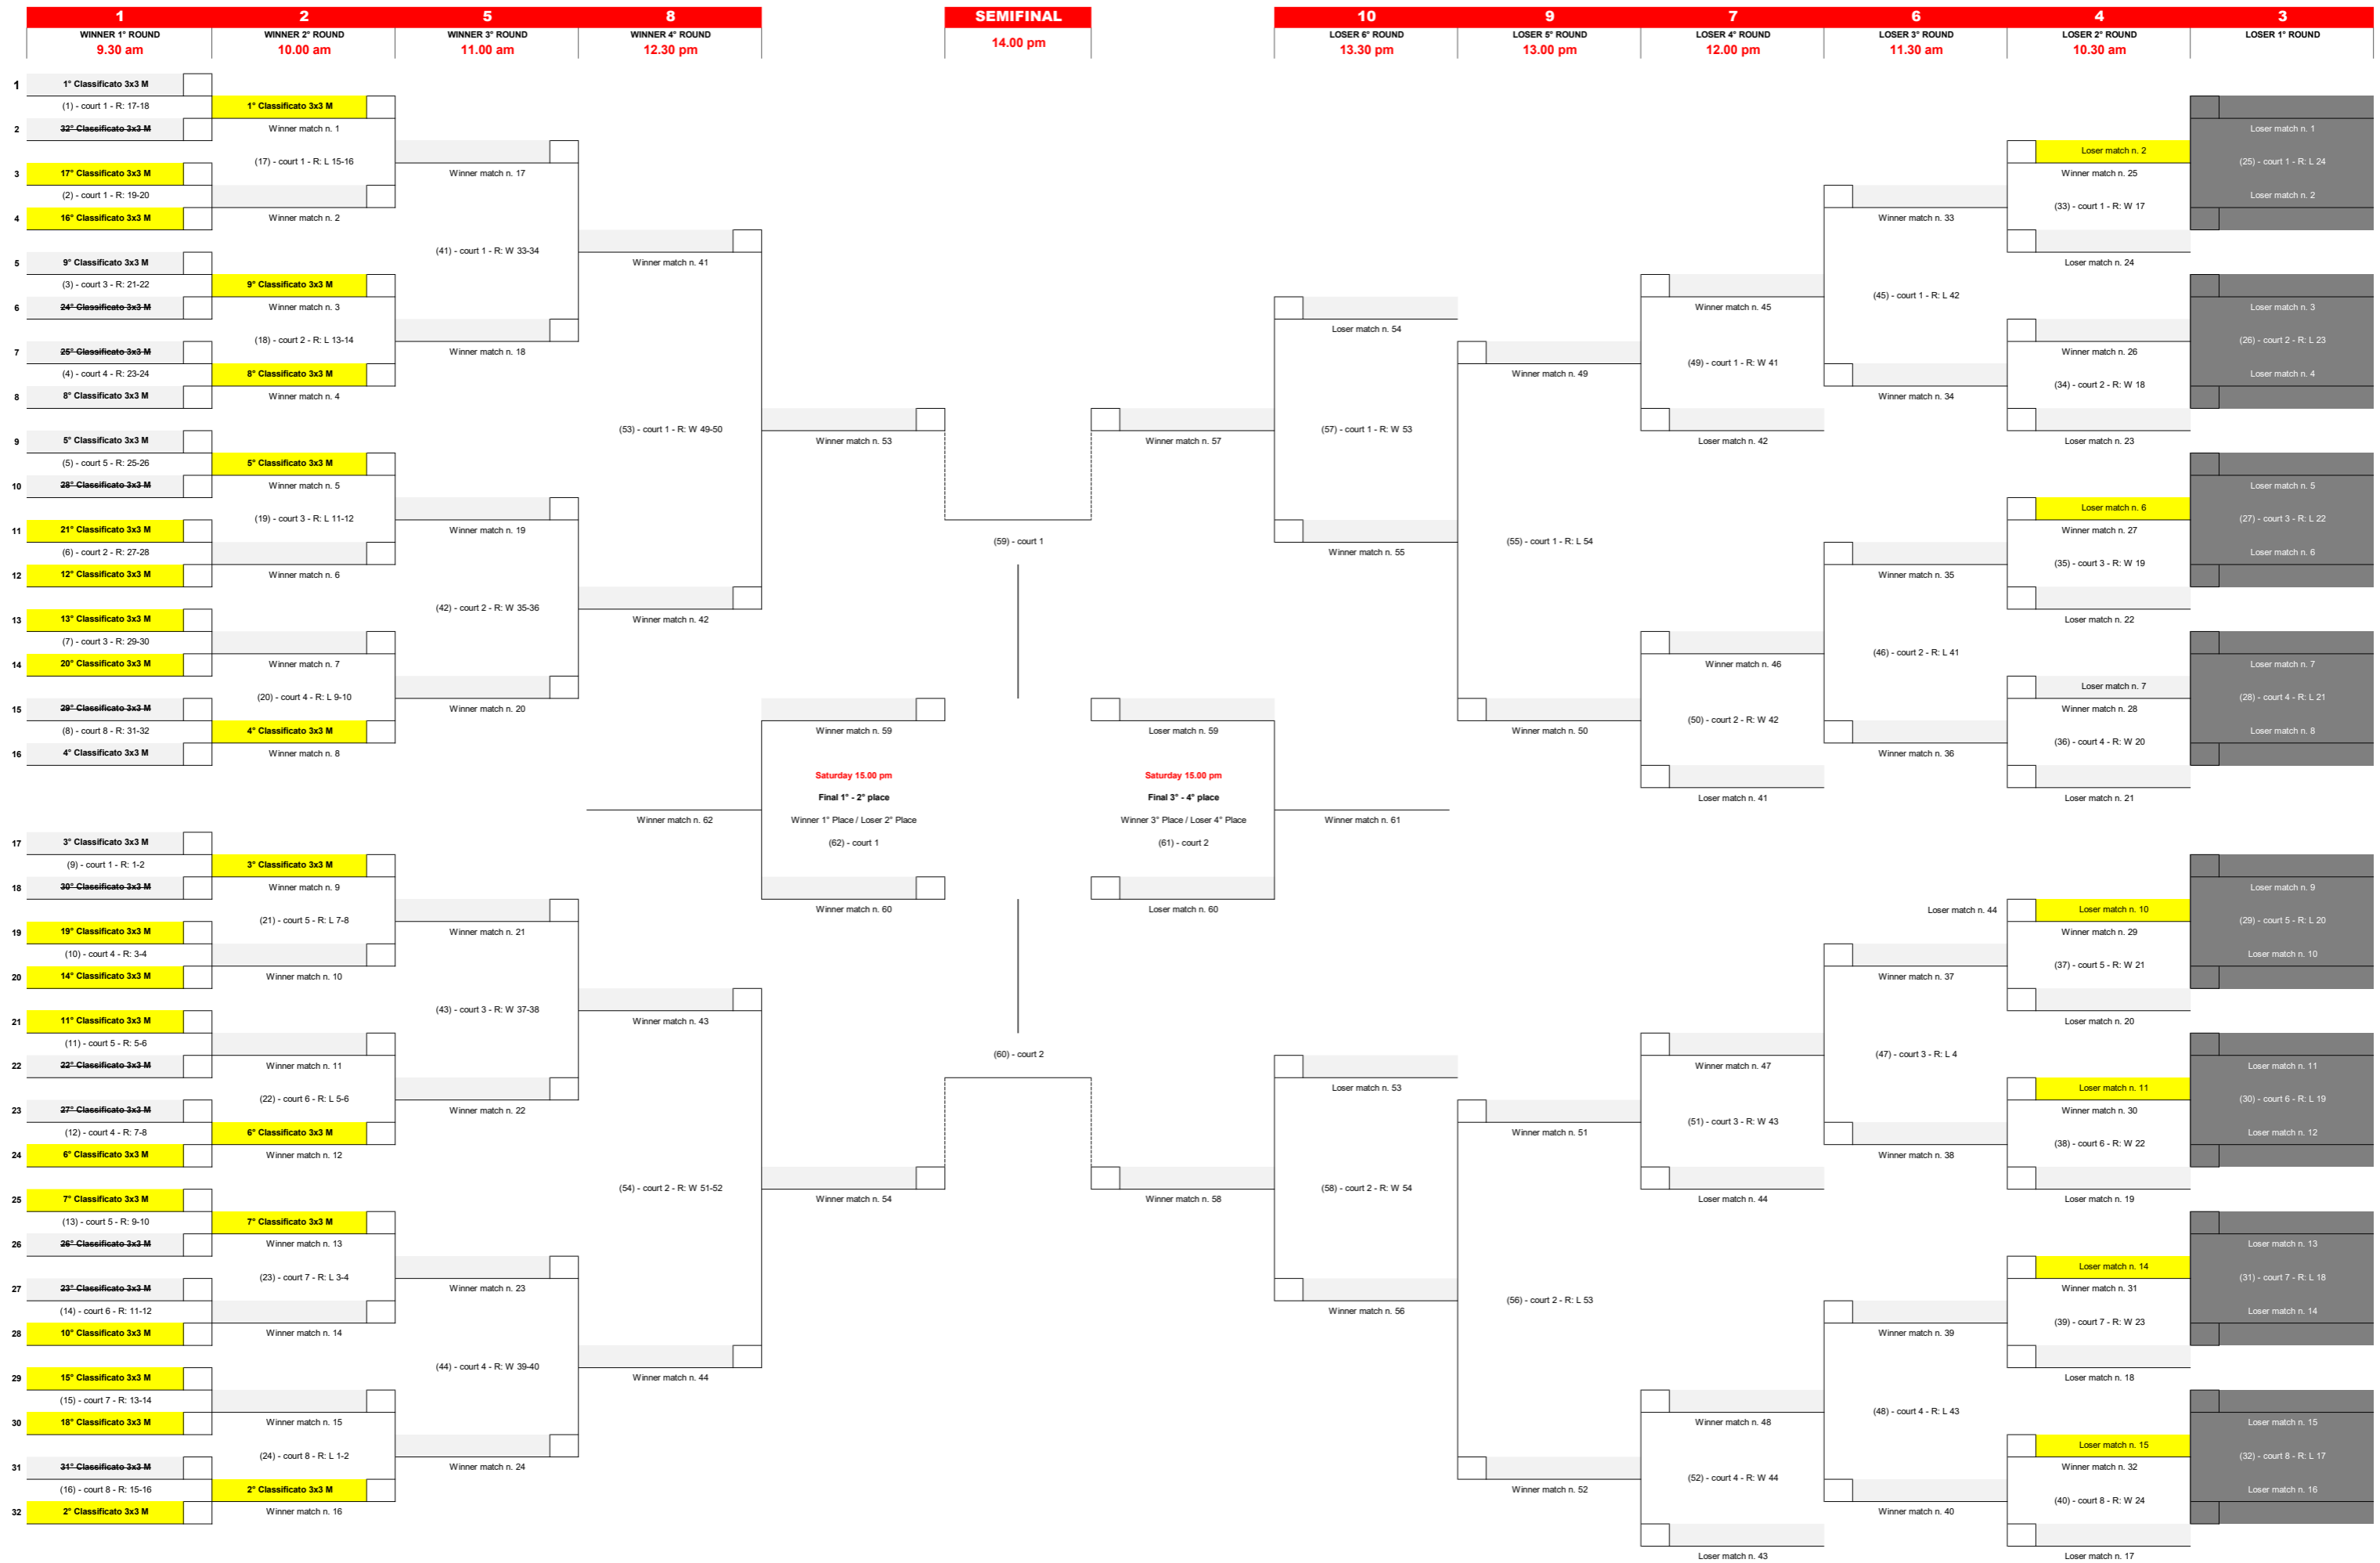

SNOW VOLLEY MARATHON - MOENA (TN) 2019

CATEGORIA 3x3 MASCHILE - INCONTRI DI SABATO (FASE FINALE)

GLI INCONTRI SI DISPUTANO IN UN UNICO SET AL MEGLIO DEI 15 PUNTI E CON EVENTUALE POINT LIMIT AL 17